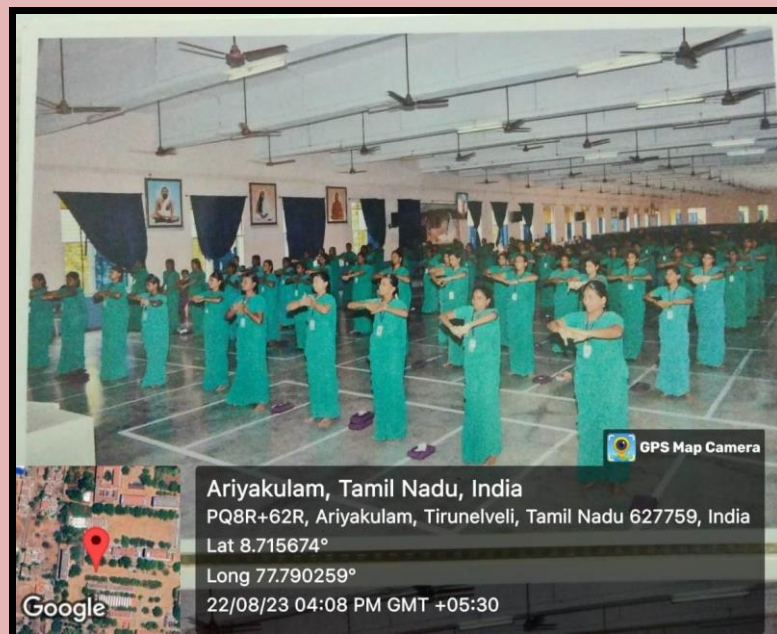

(A branch of Sri Ramakrishna Tapovanam, Tirupparaithurai)

Ariyakulam, Thoothukudi NH, Maharaja Nagar Post,

TIRUNELVELI-627011

E-mail: srisaradatvl@gmail.com Website: www.srisaradacollege.org

YOGA

Amala

PRINCIPAL
SRI SARADA COLLEGE FOR WOMEN
(Autonomous)
TIRUNELVELI - 627 011