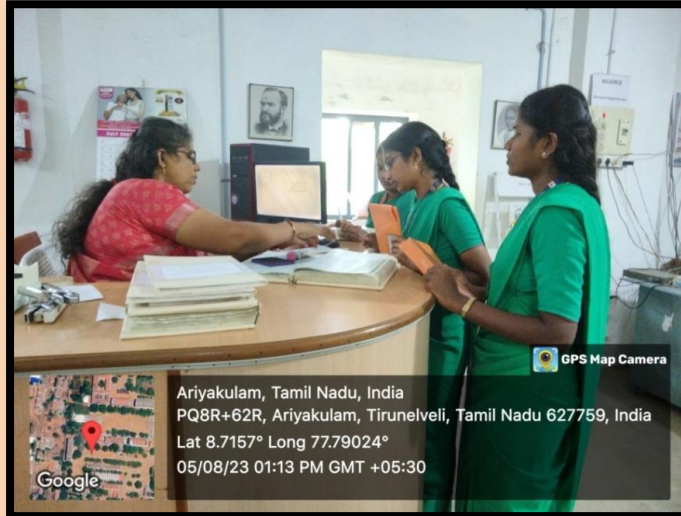

SRI SARADA COLLEGE FOR WOMEN (AN AUTONOMOUS INSTITUTION)

(Affiliated to Manonmaniam Sundaranar University, Tirunelveli)
Institution recognised u/s 2(f) and 12 (B) of UGC & Reaccredited with A grade by NAAC
(A branch of Sri Ramakrishna Tapovanam, Tirupparaithurai)
Ariyakulam, Thoothukudi NH, Maharaja Nagar Post,
TIRUNELVELI-627011

E-mail: srisaradatvl@gmail.com Website: www.srisaradacollege.org

CIRCULATION SECTION BOOK ISSUED AND RENEWAL FOR STUDENTS

BOOK ISSUE AND RETURN