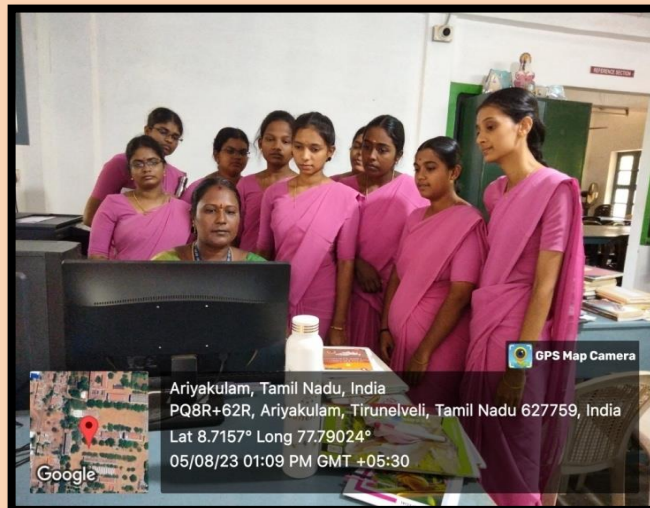

SRI SARADA COLLEGE FOR WOMEN (AN AUTONOMOUS INSTITUTION)

(Affiliated to Manonmaniam Sundaranar University, Tirunelveli)
Institution recognised u/s 2(f) and 12 (B) of UGC & Reaccredited with A grade by NAAC
(A branch of Sri Ramakrishna Tapovanam, Tirupparaithurai)
Ariyakulam, Thoothukudi NH, Maharaja Nagar Post,
TIRUNELVELI-627011

E-mail: srisaradatvl@gmail.com Website: www.srisaradacollege.org

NPTEL (ONLINE COURSE) TEACHING STUDENTS FOR NPTEL AND NLIST FOR UG PG STUDENTS

A. Malale
PRINCIPAL
SRI SARADA COLLEGE FOR WOMEN
(Autonomous)
TIRUNELVELI - 627 011

A. Malale
Coordinator - IQAC
Sri Sarada College for Women (Autonomous),
Tirunelveli-627 011